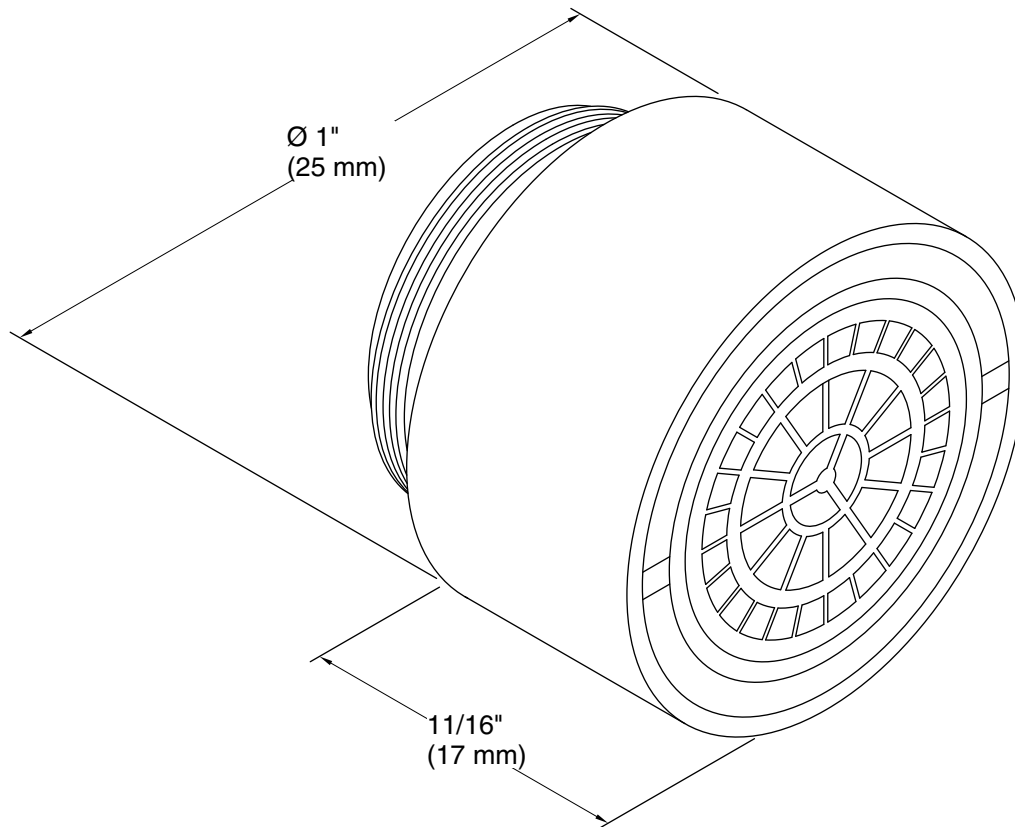

13/16" Male Aerator K-18015

Features

- Kohler plumbing products mean beautiful form as much as reliable function.
- 13/16" male.
- 1.0 gpm (3.8 lpm) vandal-resistant, pressure-compensating spray (nonaerated).
- GPM = Volumetric flow rate in gallons per minute.

Technical Information

All product dimensions are nominal.

Material: Brass

Notes

Install this product according to the installation guide.